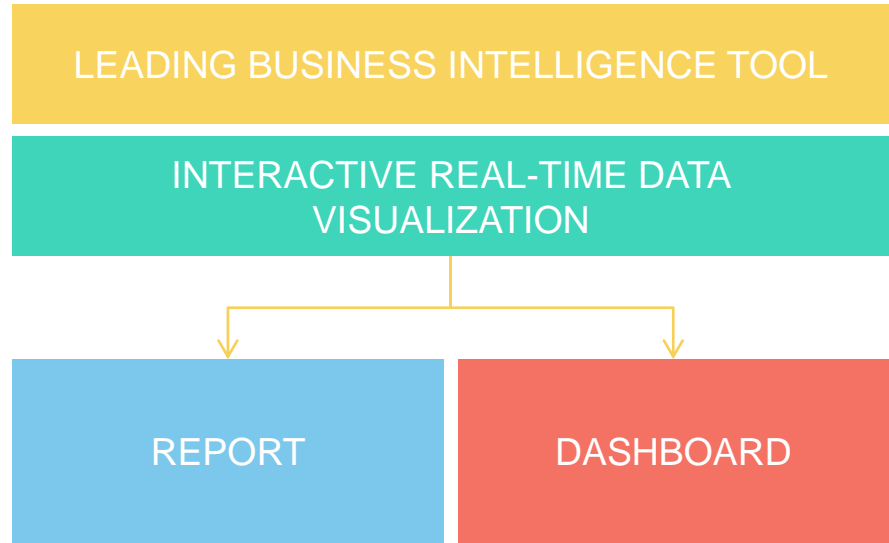

# Learning Objectives

Azure Stream Analytics: Microsoft Power BI Integration

- **What is Power BI? What are its benefits to ASA users?**
- **How do I set up an output in ASA to view the information in PowerBI?**
- **How do I create graphic real-time data visualizations in Power BI?**

# Introducing Power BI

Azure Stream Analytics: Microsoft Power BI Integration

Power BI

# Power BI with ASA

Azure Stream Analytics: Microsoft Power BI Integration

DEMO

Power BI Integration with ASA

**Power BI provides dynamic visualization to ASA outputs**

**Easy Integration:**

- **Select PowerBI Sink ASA**
- **Log in to you PowerBI account.**
- **Complete your Output setup.**
- **Run your job**
- **View the results in PowerBI**

**PBI allows for new tiles to be created to view real-time data**