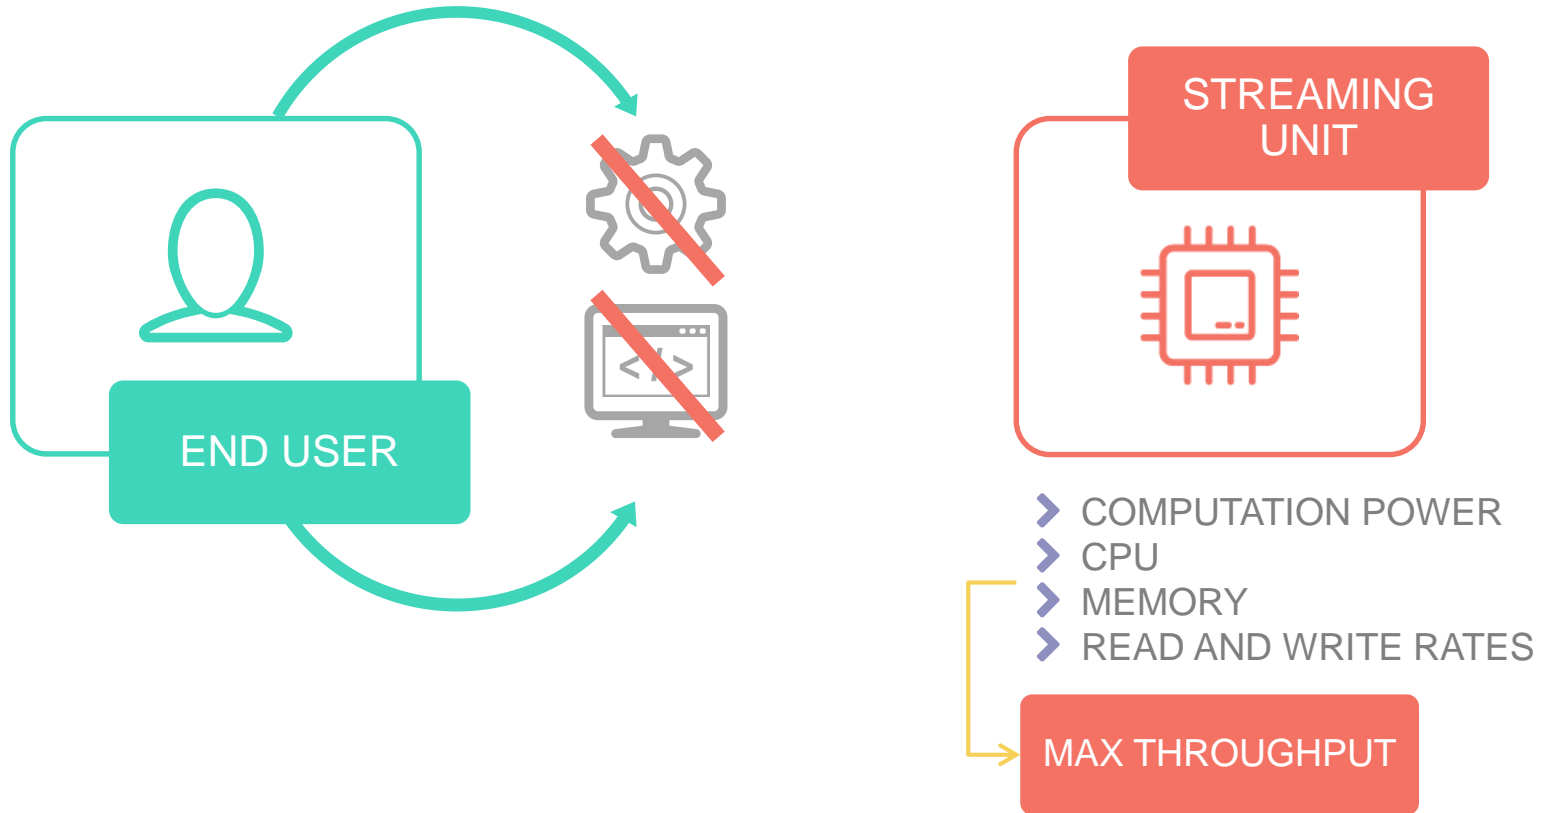

Key Components

Azure Stream Analytics: Deep Dive