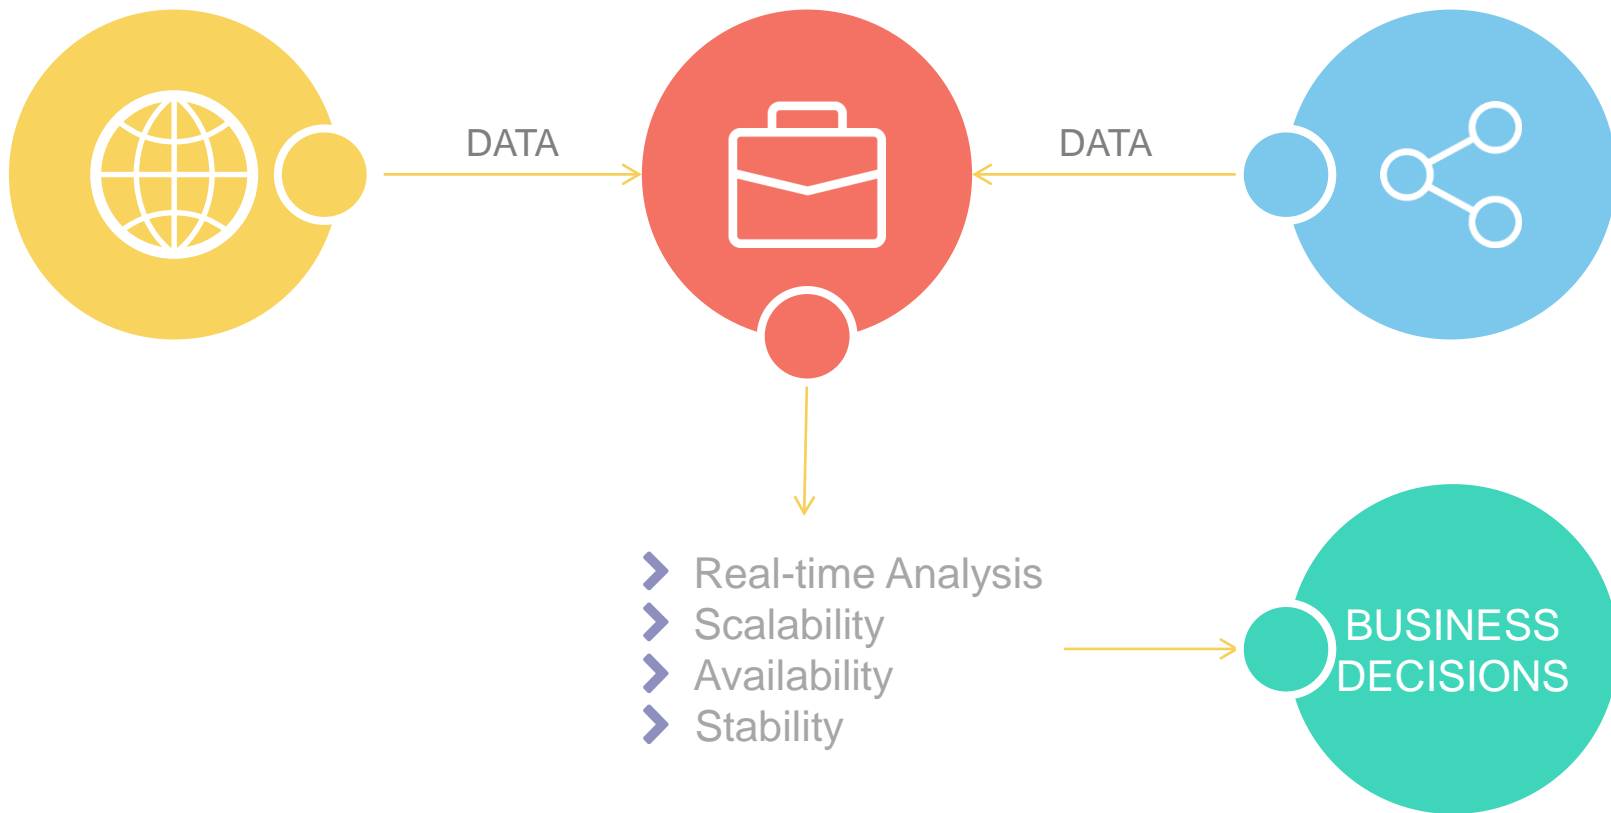

Introduction to
Azure Stream Analytics (ASA)

Azure Stream Analytics Introduction

Introduction to Azure Stream Analytics (ASA)

Azure Stream Analytics Introduction

Introduction to Azure Stream Analytics (ASA)

DEVICES

SENSORS

WEBSITES

SOCIAL MEDIA

APPLICATIONS

INFRASTRUCTURE
SYSTEMS

INDEPENDENT

COST-EFFECTIVE

REAL-TIME

Course Overview

Introduction to Azure Stream Analytics (ASA)

- | | | | |
|----|--|----|---|
| 01 | GENERAL INTRODUCTION | 04 | FETCHING DATA FROM ASA |
| 02 | INTRODUCTION TO AZURE STREAM ANALYTICS (ASA) | 05 | UNDERSTANDING THE STREAM ANALYTICS QUERY |
| 03 | DEEP DIVE INTO STREAM ANALYTICS | 06 | MICROSOFT POWER BUSINESS INTELLIGENCE WITH ASA |
| | INJECTING DATA INTO ASA | 07 | BUILD REAL-TIME VISUALIZATION IN PBI USING STREAM ANALYTICS |

Define Azure Stream Analytics

Identify ASA's added value to organizations

Perform your role in ASA

Set Up Jobs -> Obtain Clean Data -> Effective Curation

Describe how you can make the most of ASA's functionalities and integrated services for real-time data analysis